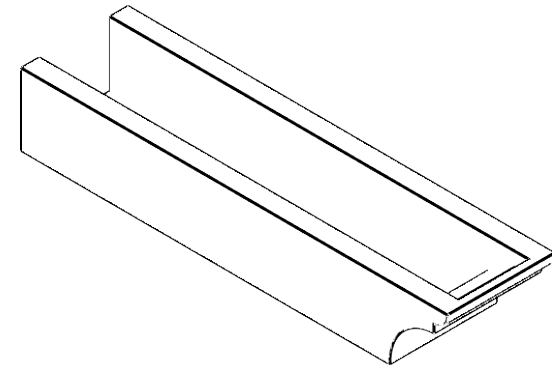

ITEM NUMBER: RFTURO060X04000X24000X004YOR00RCPR

6"W X 4"H X 24"L TIMBERTHANE ROUGH CEDAR YORKTOWN FAUX WOOD OPEN RAFTER TAIL, 4"L END, PRIMED TAN

SIDE PROFILE

FRONT PROFILE

ISOMETRIC

GENERATED DATE : 03/02/2023

EKENA MILLWORK
 2300 WEST MAIN ST.
 CLARKSVILLE, TX 75426
 TOLL FREE: 866-607-0453
 WWW.EKENAMILLWORK.COM

NOTES

1. INSTALLATION TO BE COMPLETED IN ACCORDANCE WITH MANUFACTURER'S SPECIFICATIONS.
2. DRAWING MAY NOT BE TO SCALE
3. THIS DRAWING IS INTENDED FOR DESIGN AND PLANNING PURPOSES ONLY.
4. ALL INFORMATION CONTAINED HEREIN WAS CURRENT AT THE TIME OF DEVELOPMENT BUT MUST BE REVIEWED AND APPROVED BY THE PRODUCT MANUFACTURER TO BE CONSIDERED ACCURATE.
5. TIMBERTHANE ARCHITECTURAL PRODUCTS ARE MADE FROM HIGH DENSITY URETHANE AND COME FACTORY PRIMED