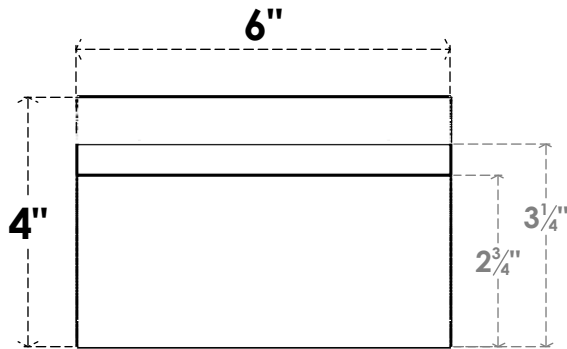

ITEM NUMBER: RFTURO060X04000X24000X004YOR00RCPR

6"W X 4"H X 24"L TIMBERTHANE ROUGH CEDAR YORKTOWN FAUX WOOD OPEN RAFTER TAIL, 4"L END, PRIMED TAN

SIDE PROFILE

FRONT PROFILE

ISOMETRIC

GENERATED DATE : 03/02/2023