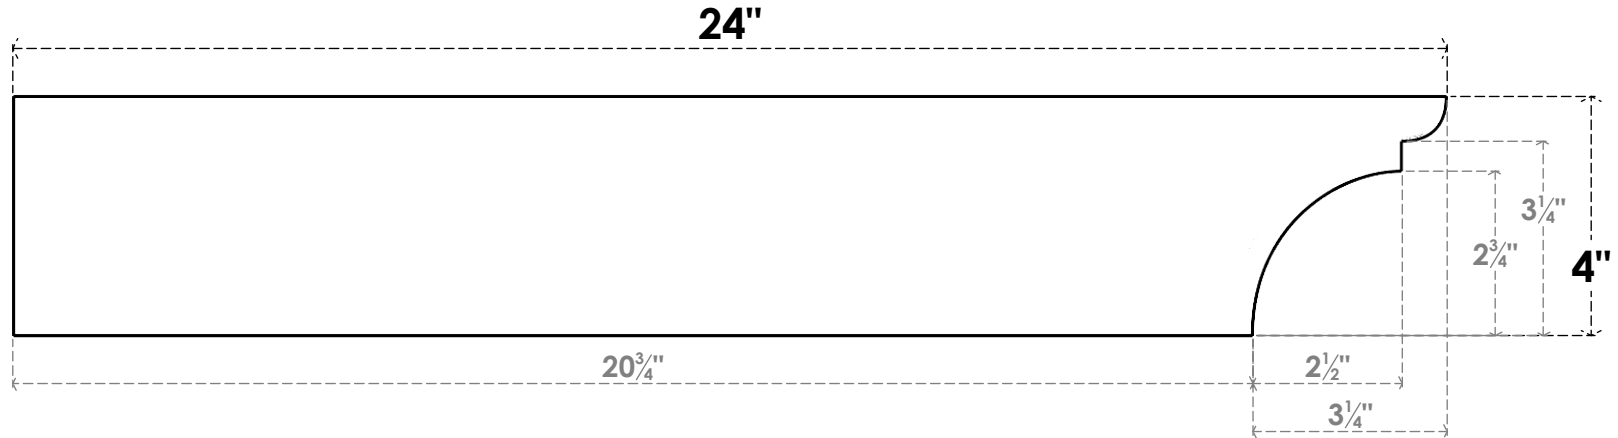

ITEM NUMBER: RFTURO060X04000X24000X004YOR00RCPR

6"W X 4"H X 24"L TIMBERTHANE ROUGH CEDAR YORKTOWN FAUX WOOD OPEN RAFTER TAIL, 4"L END, PRIMED TAN

SIDE PROFILE

FRONT PROFILE

ISOMETRIC

GENERATED DATE : 03/02/2023